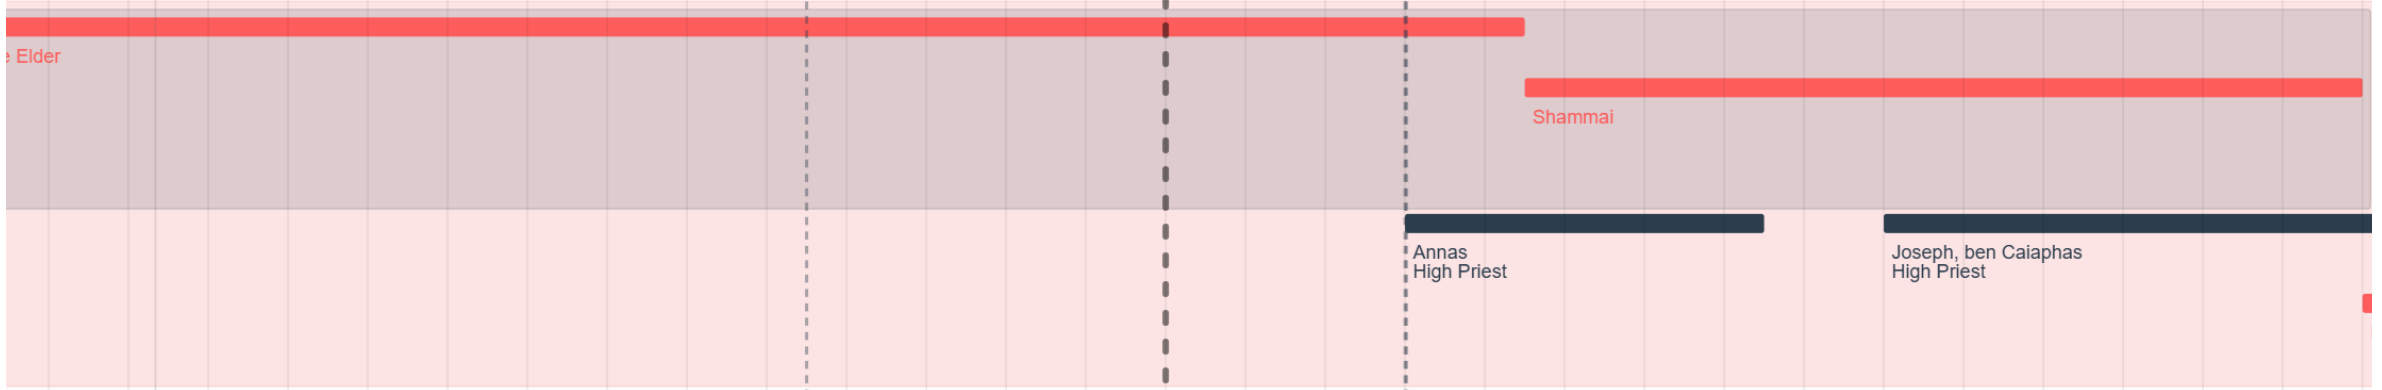

Luke 1-7

Jesus' Birth

Caesarea Maritima Dedicated

Zealot Revolt led by Judas the Galilean

Archelaus is exiled for incompetence; Judea becomes a Roman province

ISRAEL AT THE TIME OF JESUS